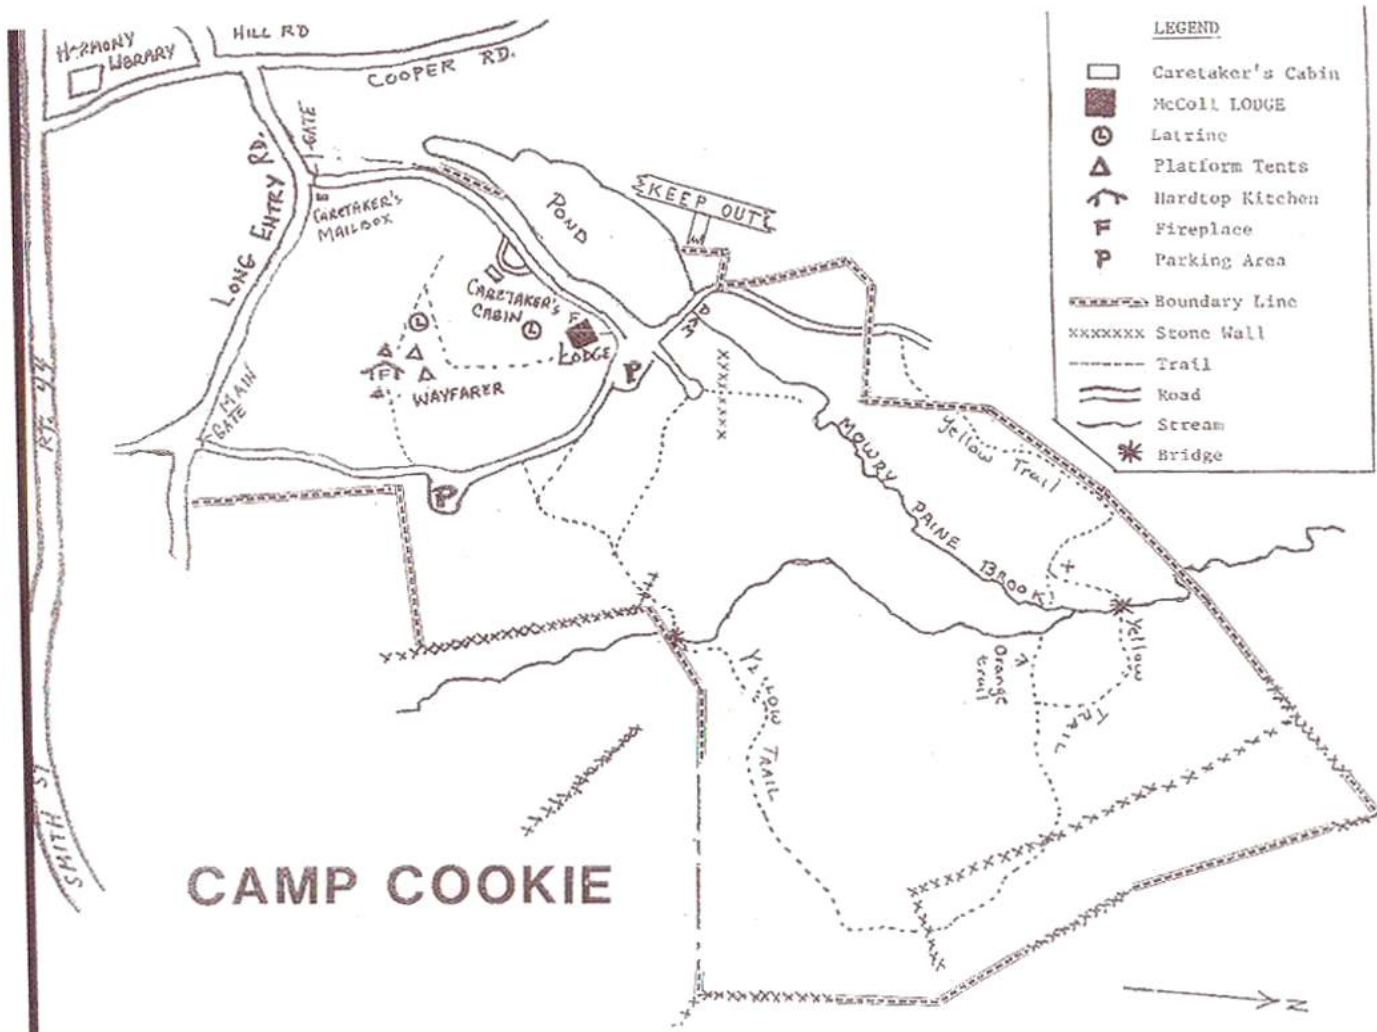

Girl Scouts of Southeastern New England, Inc.
CAMP COOKIE
116 Long Entry Road
Chepachet, RI 02814
401-949-2400

From Providence: Follow Rt. 44 West through Greenville to Harmony. Approximately ¼ mile beyond the golf course, turn right onto Cooper Rd. (immediately before Harmony Library). Continue for approximately 3 miles. Turn onto Long Entry Rd. Go approximately ½ mile- main gate is on left opposite Jim Evans Rd.

From the north: Pick up Rt. 102 in Slatersville and follow to Mapleville (past Rts. 107 & 7). Turn left onto Central Ave. in Mapleville and follow through village. Turn left at the fork in road onto Main St. and bear right onto Cooper Rd. Continue for approximately 3 miles. Turn onto Long Entry Rd. Go approximately ½ mile- main gate is on left opposite Jim Evans Rd.

From the south: Take 95 north to 295 north. Follow 295 North to Rt. 44 West- Greenville exit. Follow Rt. 44 through Greenville to Harmony. Approximately ¼ mile beyond the golf course, turn right onto Cooper Rd. (immediately before Harmony Library). Continue for approximately 3 miles. Turn onto Long Entry Rd. Go approximately ½ mile- main gate is on left opposite Jim Evans Rd.